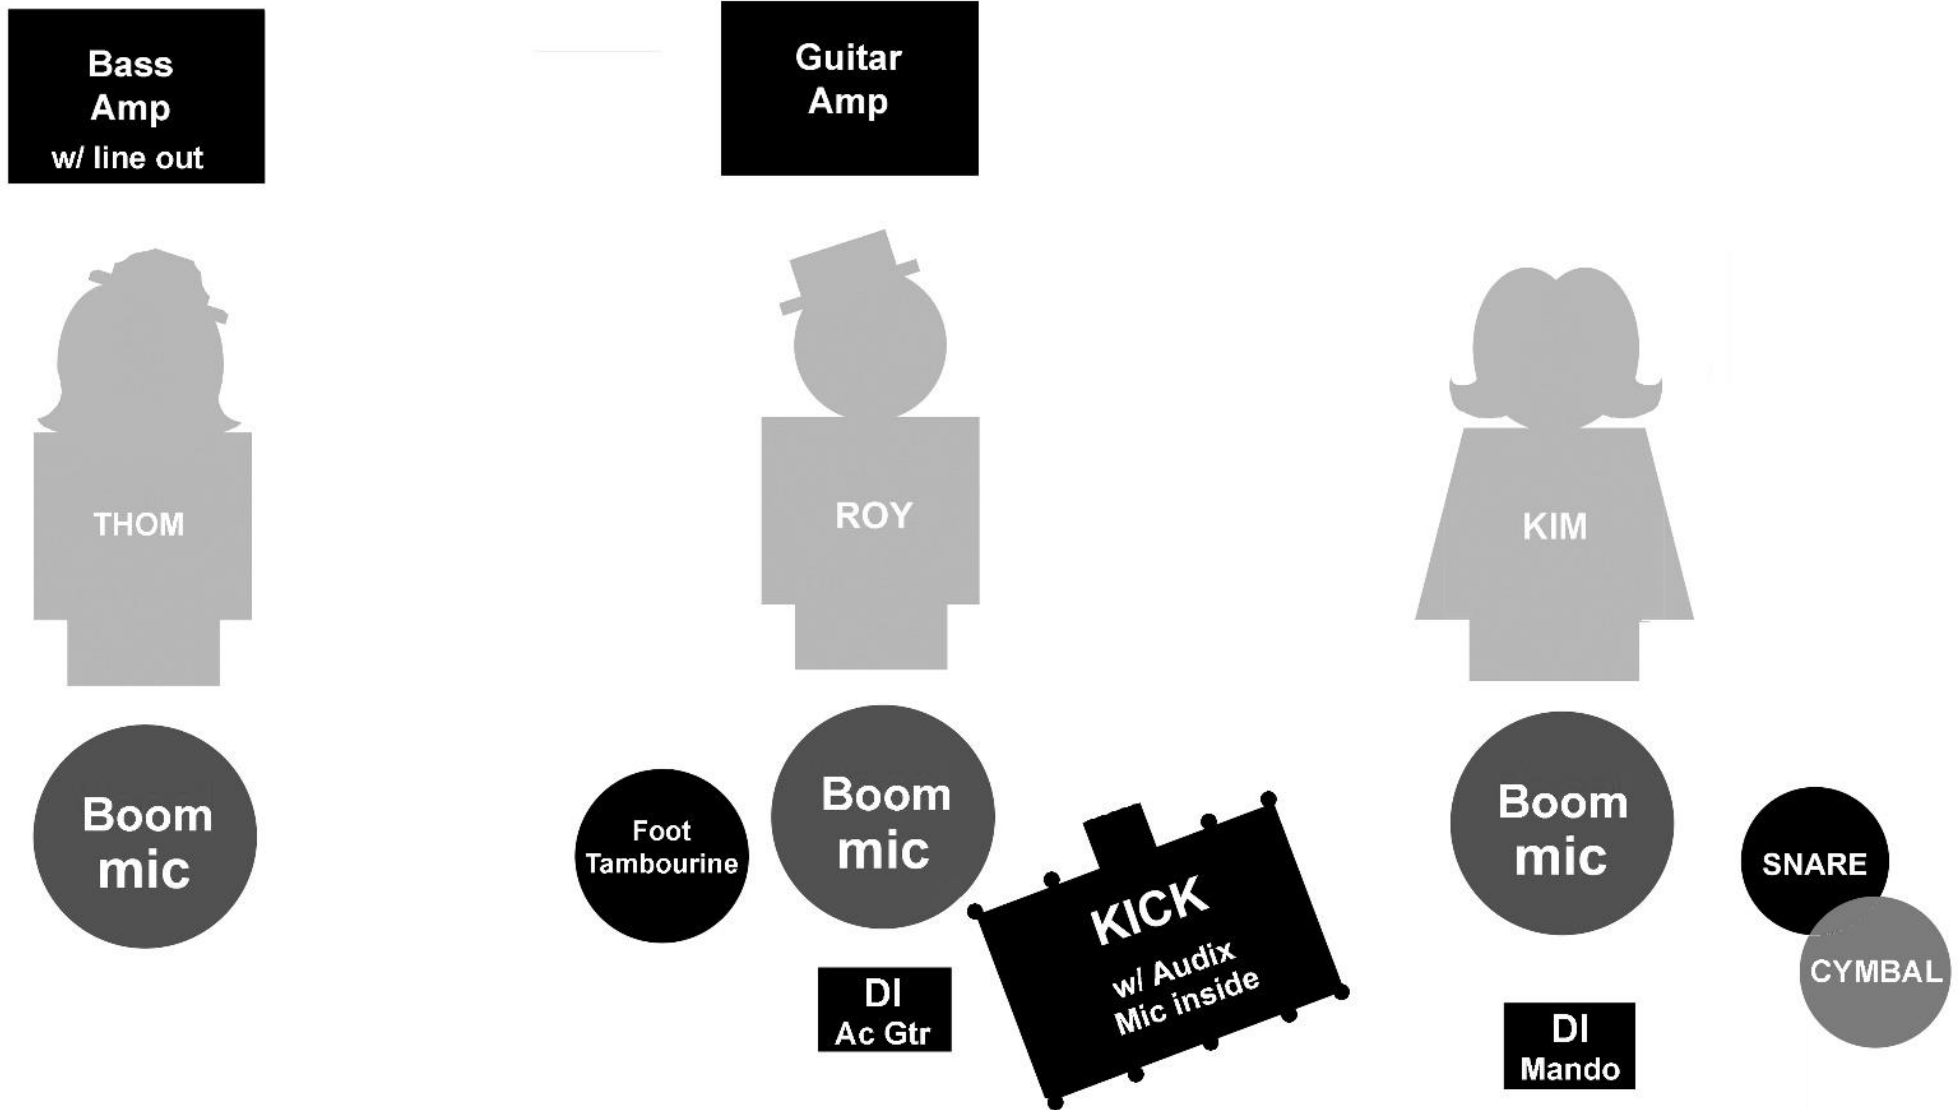

Stage Plot for Reckless Saints

(Roy Schneider, Kim Mayfield, Thomas Callahan)

Roy Schneider & Kim Mayfield / Reckless Saints

STAGE PLOT

NOTES:

We have mics for drums, amp, etc if needed

Tripod mic stands preferred if possible

Kim's vocal setup should have an emphasis on brightness (we use a Beta58 mic and roll off most of the bass)

Thank you!